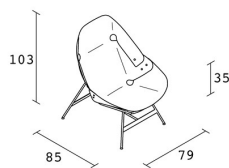

## TIME / 53A

*Alfredo Häberli*

Armchair with structure in stove enamelled steel. Shell in laminated glass fiber and oak veneered.