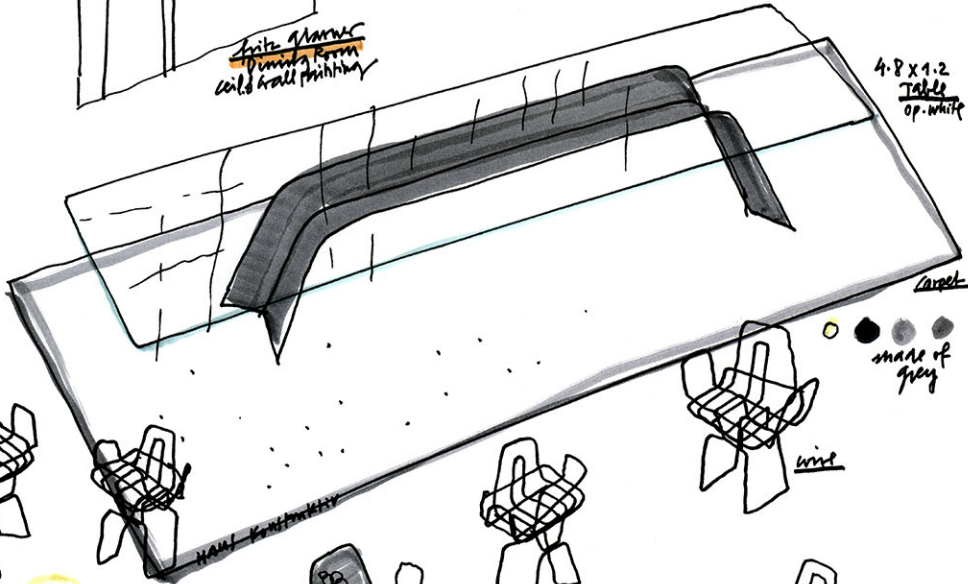

frisch glanz
Dinning Room
cold wall painting

4.8 x 1.2
Table
op. white

made of
grey

6 chairs
20x

wine

soft pad
quadrat

AH 2016