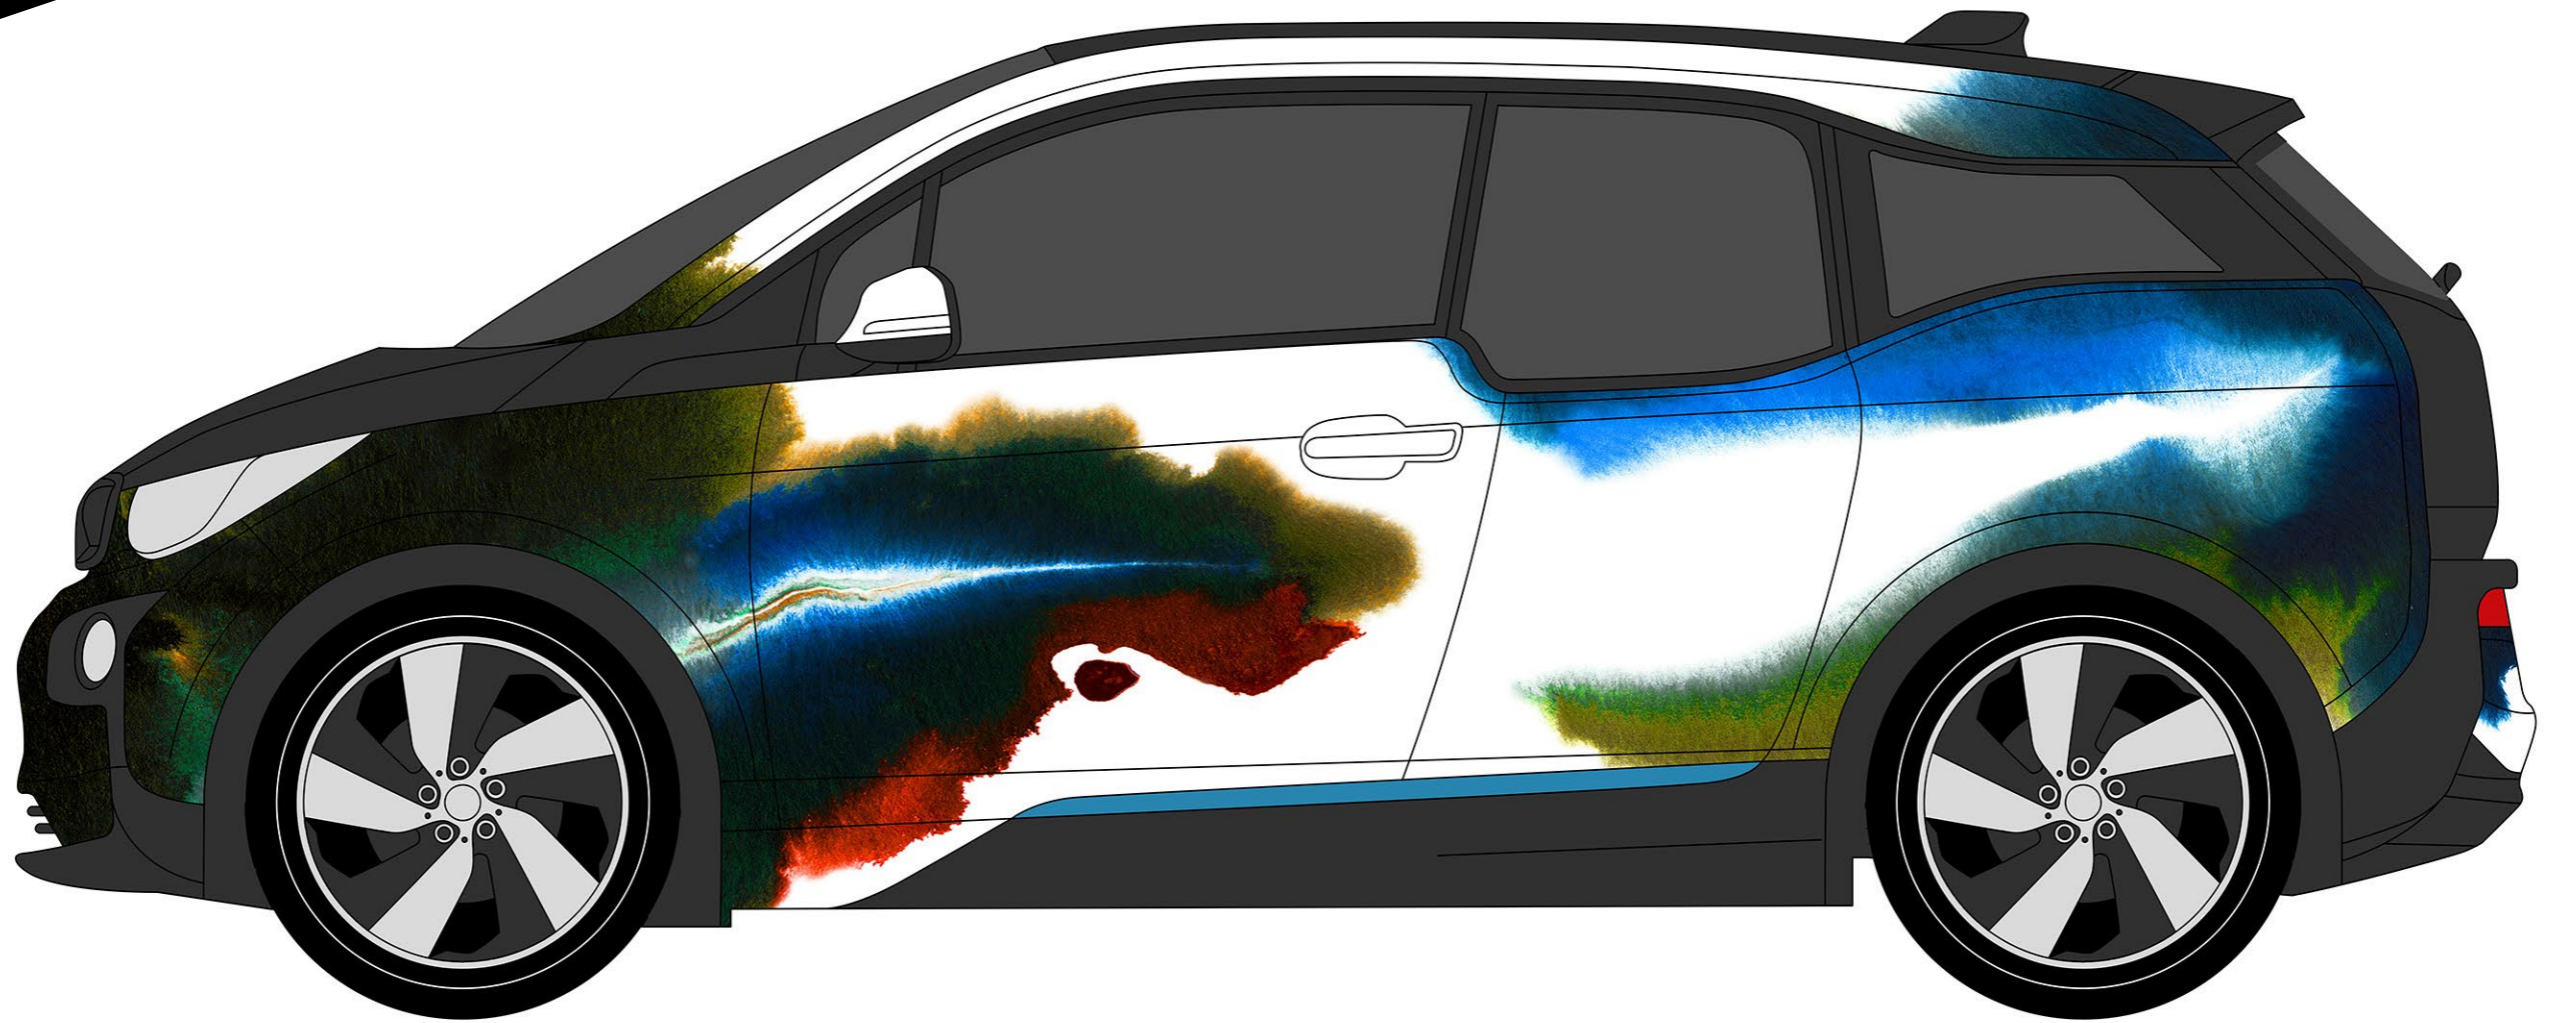

ALFREDO HÄBERLI FOR BMW

Body Car Painting for the Red Cross Charitiy

14. JANUARY 2016

ALFREDO HÄBERLI FOR BMW

Body Car Painting for the Red Cross Charity

14. JANUARY 2016

LEFT SIDE VIEW
SCALE 1:12 @ DIN A3

VARIATION D

BMW i3: 400 CM

PLOT: B 490 X H 170

ALFREDO HÄBERLI FOR BMW

Body Car Painting for the Red Cross Charity

14. JANUARY 2016

**RIGHT SIDE VIEW
SCALE 1:12 @ DIN A3**

VARIATION D

BMW i3: 400 CM

PLOT: B 490 X H 170

ALFREDO HÄBERLI FOR BMW

Body Car Painting for the Red Cross Charity

14. JANUARY 2016

**FRONT AND REAR SIDE VIEWS
SCALE 1:12 @ DIN A3**

VARIATION D

PLOT: 210 CM

PLOT: 210 CM

ALFREDO HÄBERLI FOR BMW

Body Car Painting for the Red Cross Charity

14. JANUARY 2016

DETAIL
SCALE 1:1 @ DIN A3

VARIATION D

ALFREDO HÄBERLI FOR BMW

Body Car Painting for the Red Cross Charity

14. JANUARY 2016