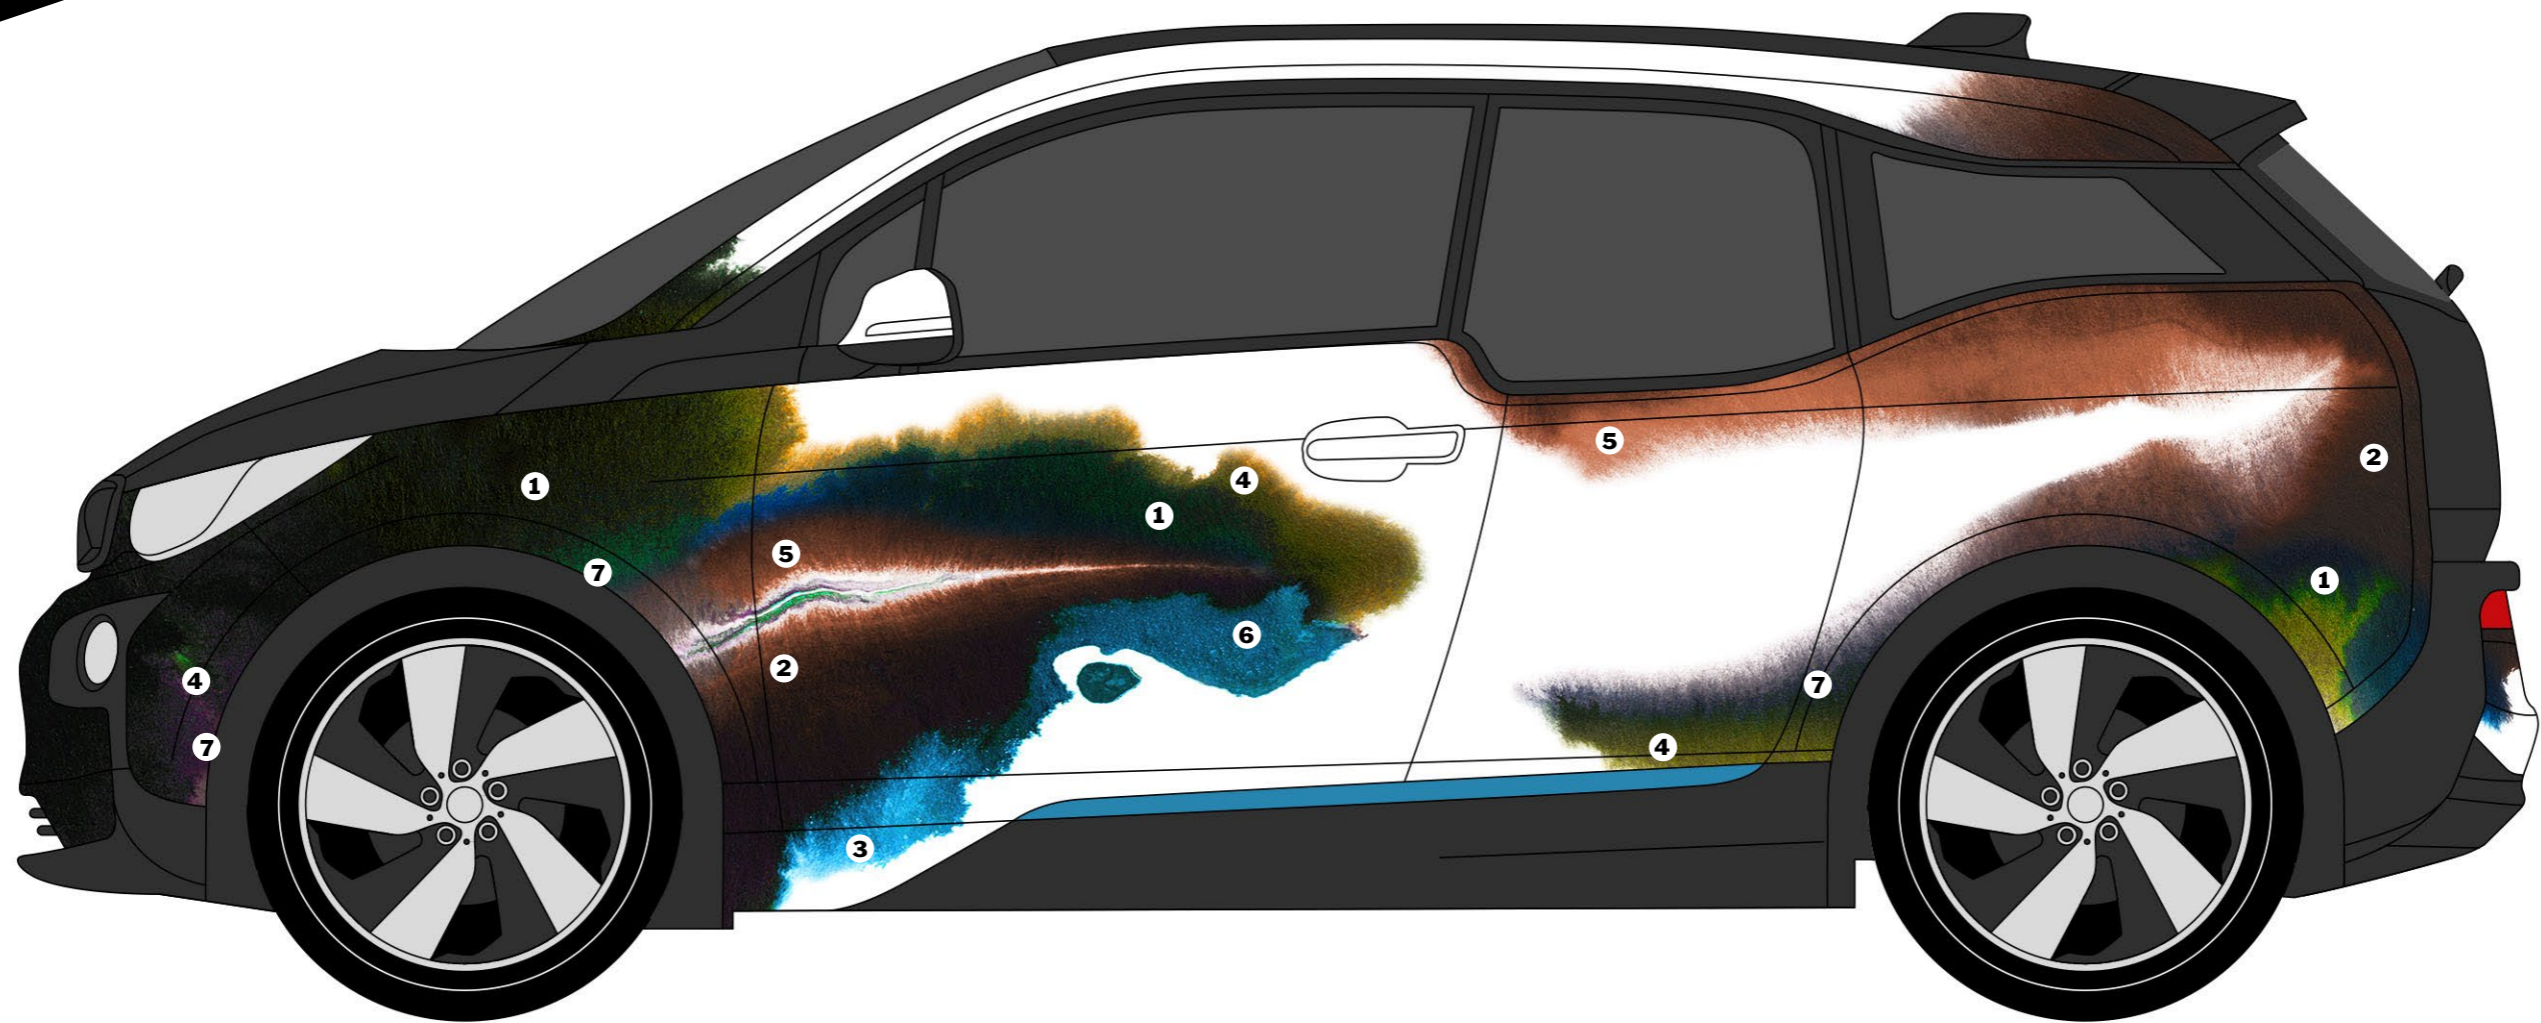

PLOT: B 490 X H 170

ALFREDO HÄBERLI FOR BMW

Body Car Painting for the Red Cross Charity

14. JANUARY 2016

**FRONT AND REAR SIDE VIEWS
SCALE 1:12 @ DIN A3**

VARIATION D

PLOT: 210 CM

PLOT: 210 CM

VARIATION E

BMW i3: 400 CM

PLOT: B 490 X H 170

ALFREDO HÄBERLI FOR BMW

Body Car Painting for the Red Cross Charity

14. JANUARY 2016

**FRONT AND REAR SIDE VIEWS
SCALE 1:12 @ DIN A3**

VARIATION E

PLOT: 210 CM

PLOT: 210 CM

PLOT: 170 CM

ALFREDO HÄBERLI FOR BMW

Body Car Painting for the Red Cross Charity

14. JANUARY 2016

**COLOR CODES
SCALE 1:12 @ DIN A3**

VARIATION E

REFERENCE: BMW-PALETTE, AUTOCOLOR, WWW.NEXAAUTOCOLOR.COM

①	312 / 553	BJB6B / BJB6	BRITISH RACING GREEN
②	B60 / WB60	121VB	BRILLIANT COPPER
③	YA50	5JHLB	BAYRISCHBLAU
④	B67 / WB67	881AB	AUSTIN GELB
⑤	388	NAC9B	PEACH
⑥	B51	87VBB	SAN MARINO BLAU
⑦	413	LGM9B / LGM9	FIDSCHIGRUEN