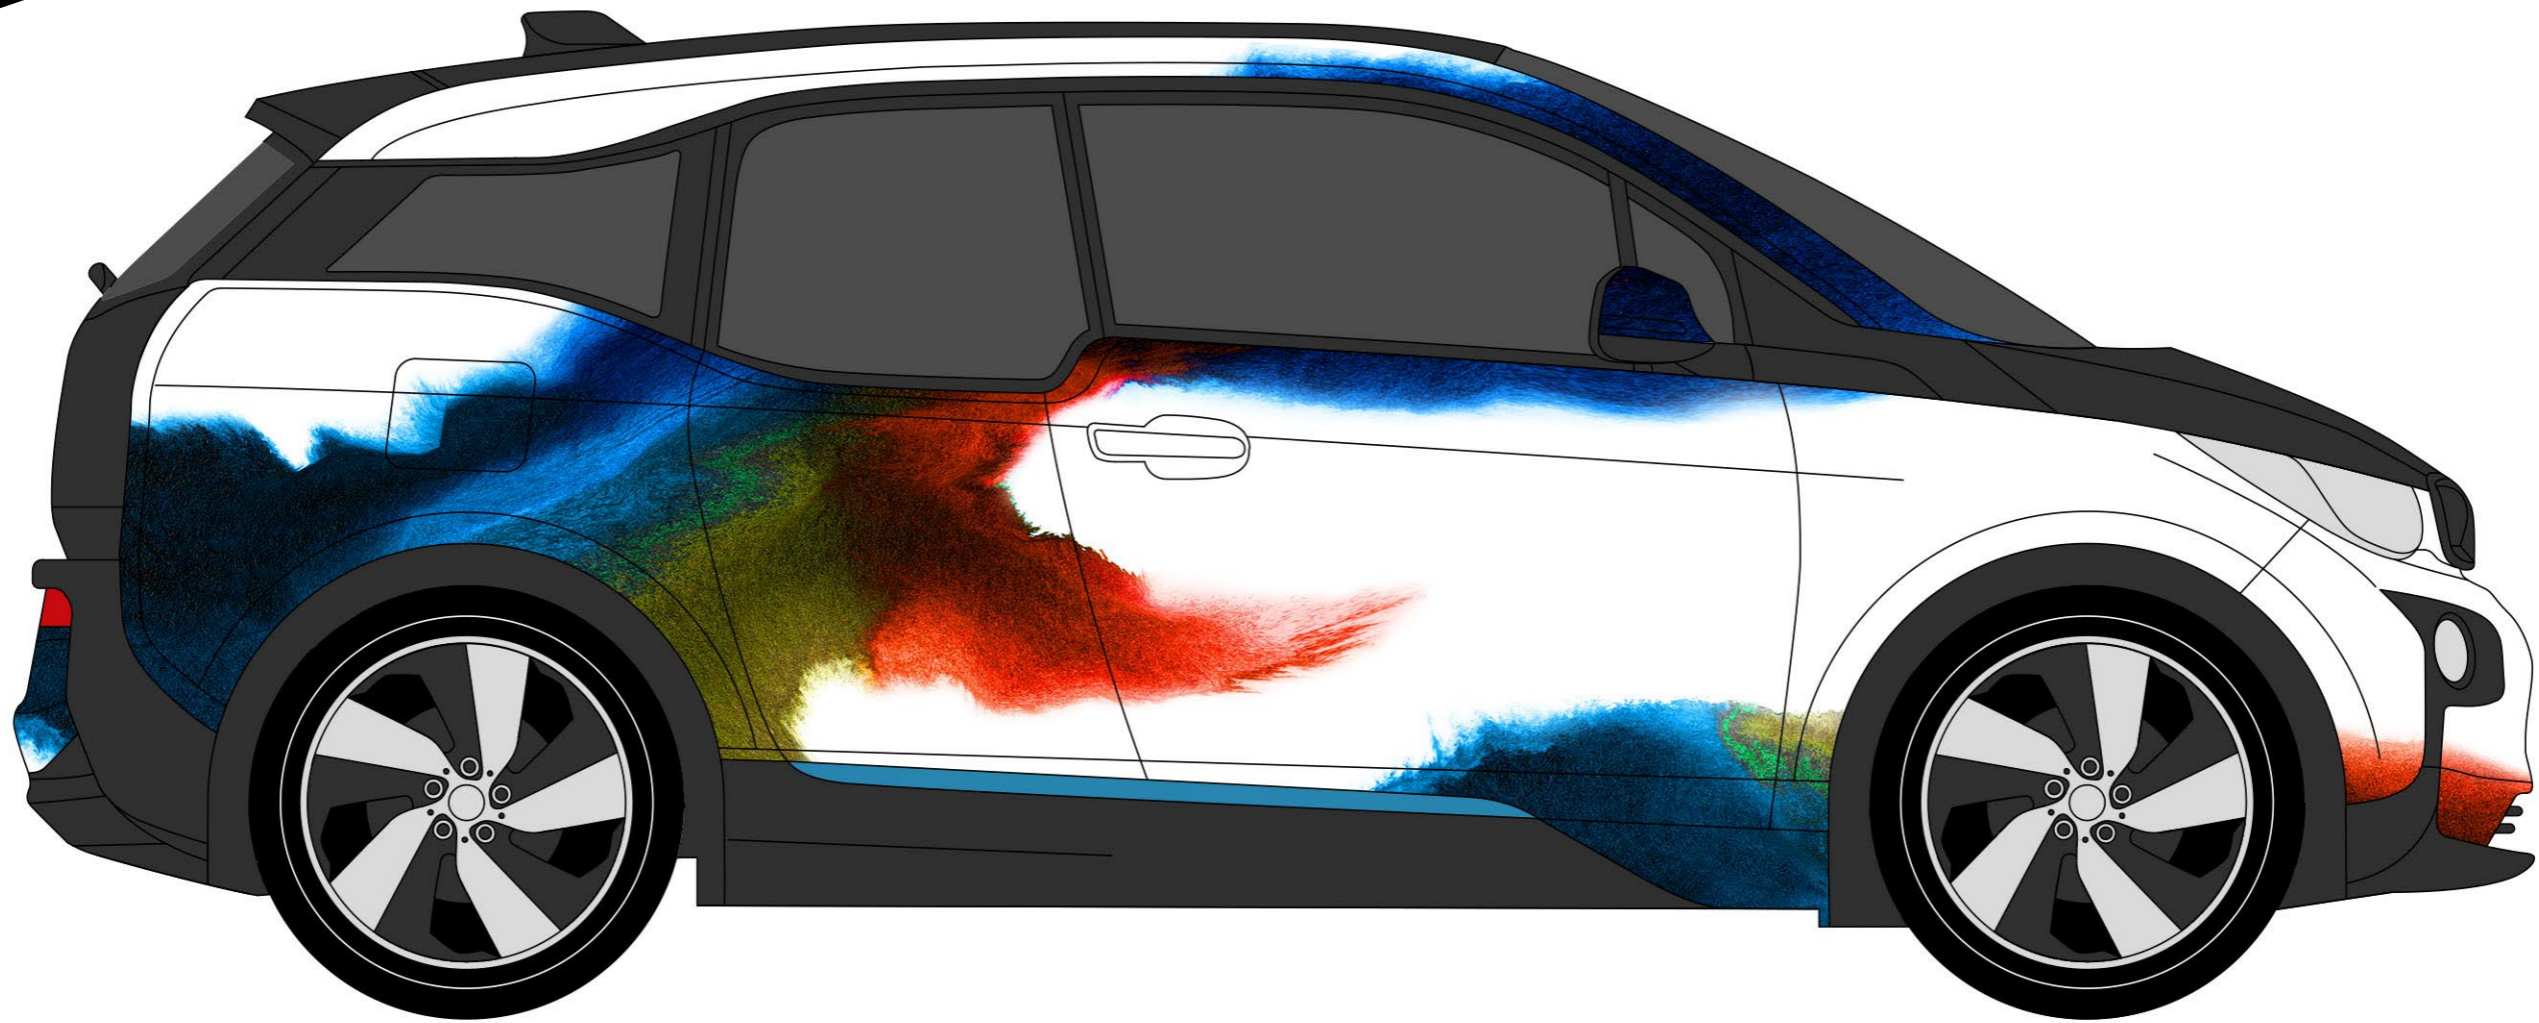

ALFREDO HÄBERLI FOR BMW

Body Car Painting for the Red Cross Charitiy

14. JANUARY 2016

ALFREDO HÄBERLI FOR BMW

Body Car Painting for the Red Cross Charity

14. JANUARY 2016

LEFT SIDE VIEW
SCALE 1:12 @ DIN A3

VARIATION D

BMW i3: 400 CM

PLOT: B 490 X H 170

ALFREDO HÄBERLI FOR BMW

Body Car Painting for the Red Cross Charity

14. JANUARY 2016

**RIGHT SIDE VIEW
SCALE 1:12 @ DIN A3**

VARIATION D

BMW i3: 400 CM

PLOT: B 490 X H 170

ALFREDO HÄBERLI FOR BMW

Body Car Painting for the Red Cross Charity

14. JANUARY 2016

**FRONT AND REAR SIDE VIEWS
SCALE 1:12 @ DIN A3**

VARIATION D

PLOT: 210 CM

PLOT: 210 CM

ALFREDO HÄBERLI FOR BMW

Body Car Painting for the Red Cross Charity

14. JANUARY 2016

DETAIL
SCALE 1:1 @ DIN A3

VARIATION D

ALFREDO HÄBERLI FOR BMW

Body Car Painting for the Red Cross Charity

14. JANUARY 2016