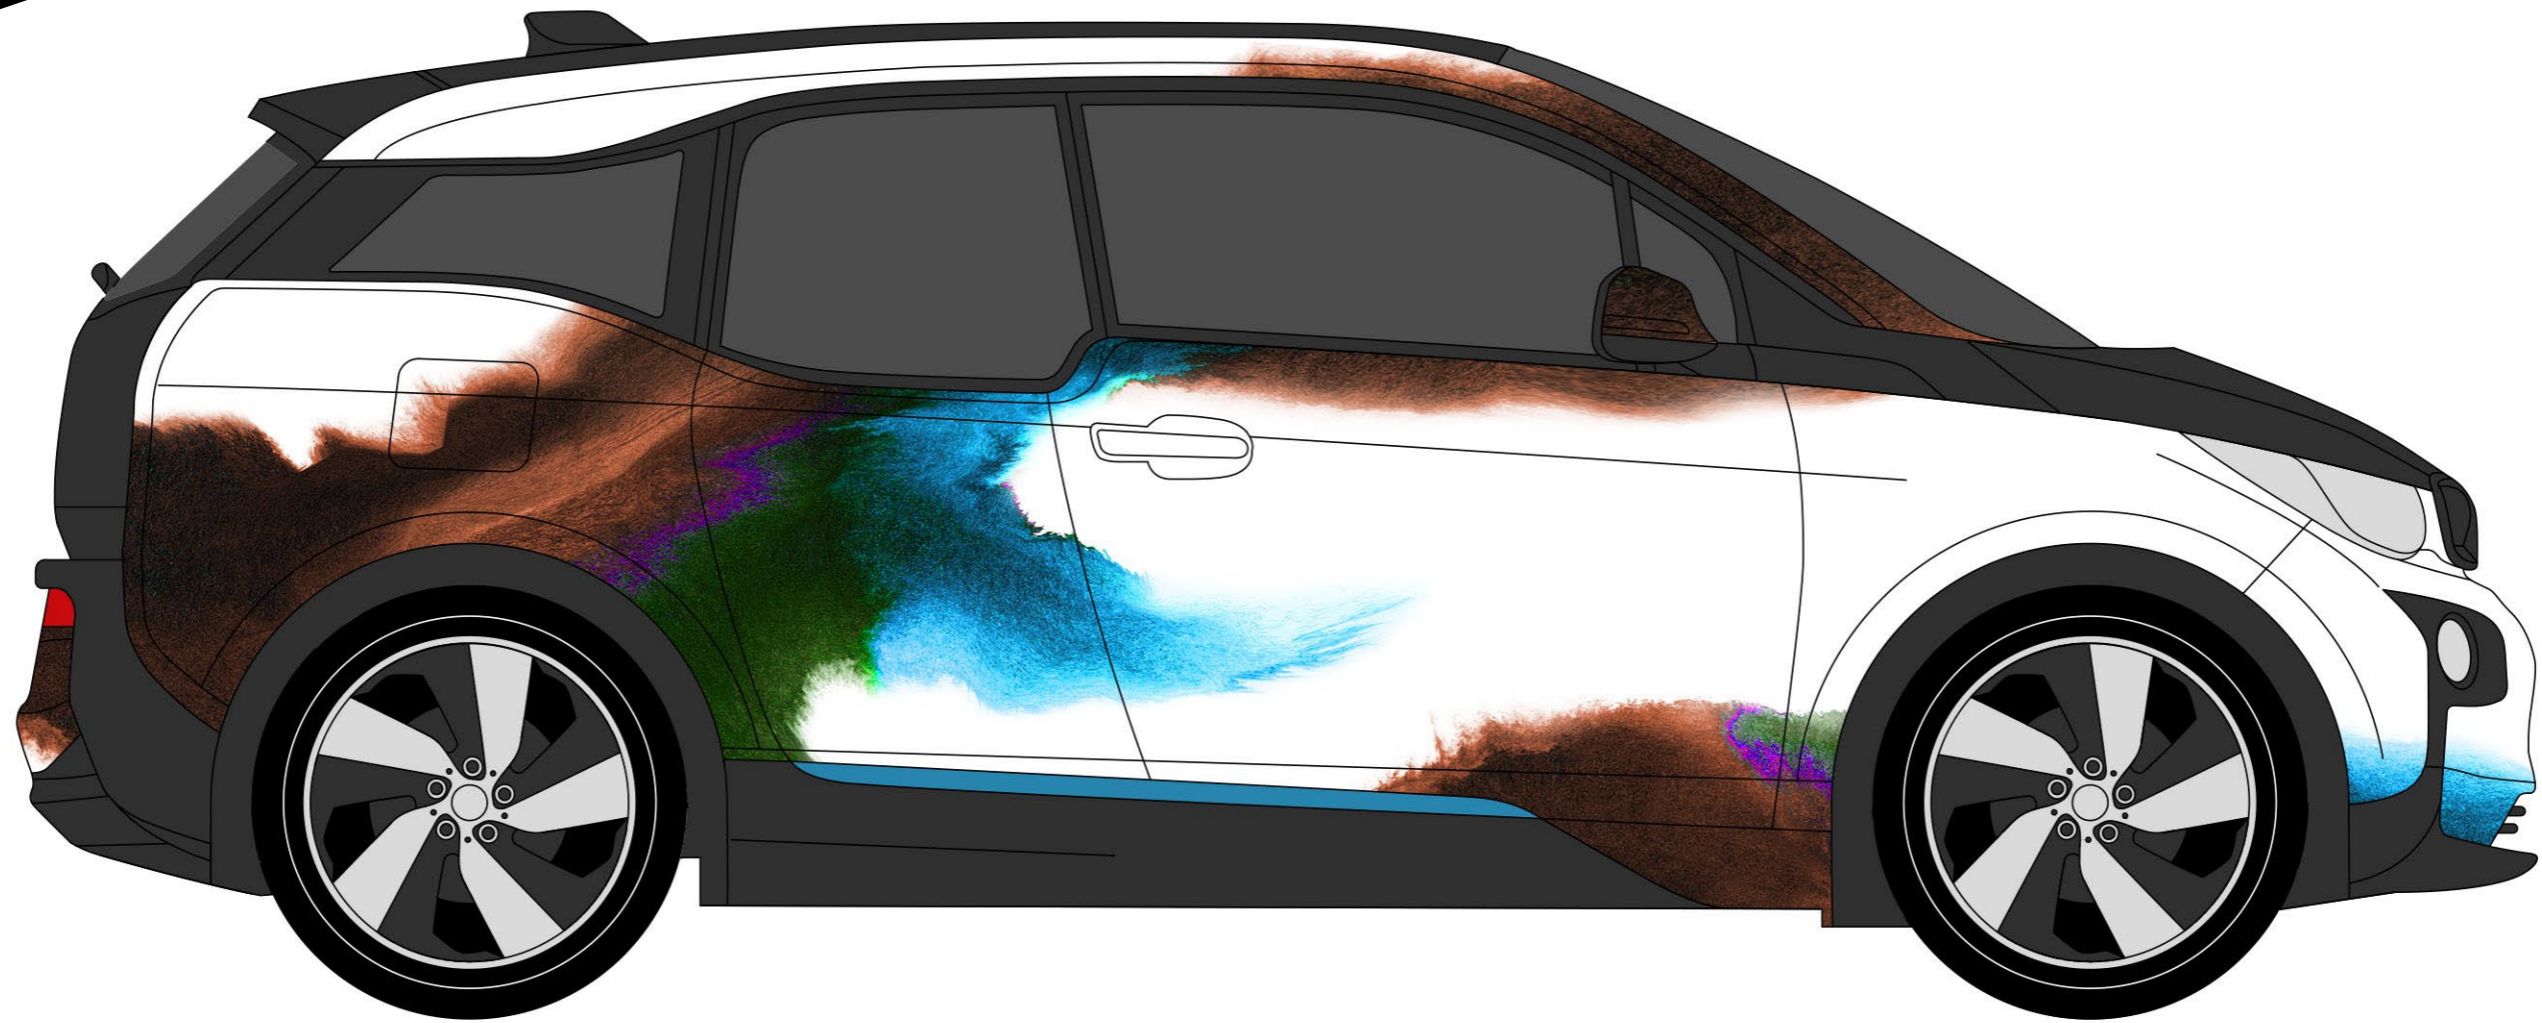

ALFREDO HÄBERLI FOR BMW

Body Car Painting for the Red Cross Charity

14. JANUARY 2016

DETAIL
SCALE 1:1 @ DIN A3

VARIATION D

ALFREDO HÄBERLI FOR BMW

Body Car Painting for the Red Cross Charity

14. JANUARY 2016

**LEFT SIDE VIEW
SCALE 1:12 @ DIN A3**

VARIATION E

BMW i3: 400 CM

PLOT: B 490 X H 170

ALFREDO HÄBERLI FOR BMW

Body Car Painting for the Red Cross Charity

14. JANUARY 2016

**RIGHT SIDE VIEW
SCALE 1:12 @ DIN A3**

VARIATION E

BMW i3: 400 CM

PLOT: B 490 X H 170

ALFREDO HÄBERLI FOR BMW

Body Car Painting for the Red Cross Charity

14. JANUARY 2016

**FRONT AND REAR SIDE VIEWS
SCALE 1:12 @ DIN A3**

VARIATION E

PLOT: 210 CM

PLOT: 210 CM

PLOT: 170 CM

ALFREDO HÄBERLI FOR BMW

Body Car Painting for the Red Cross Charity

14. JANUARY 2016

**COLOR CODES
SCALE 1:12 @ DIN A3**

VARIATION E