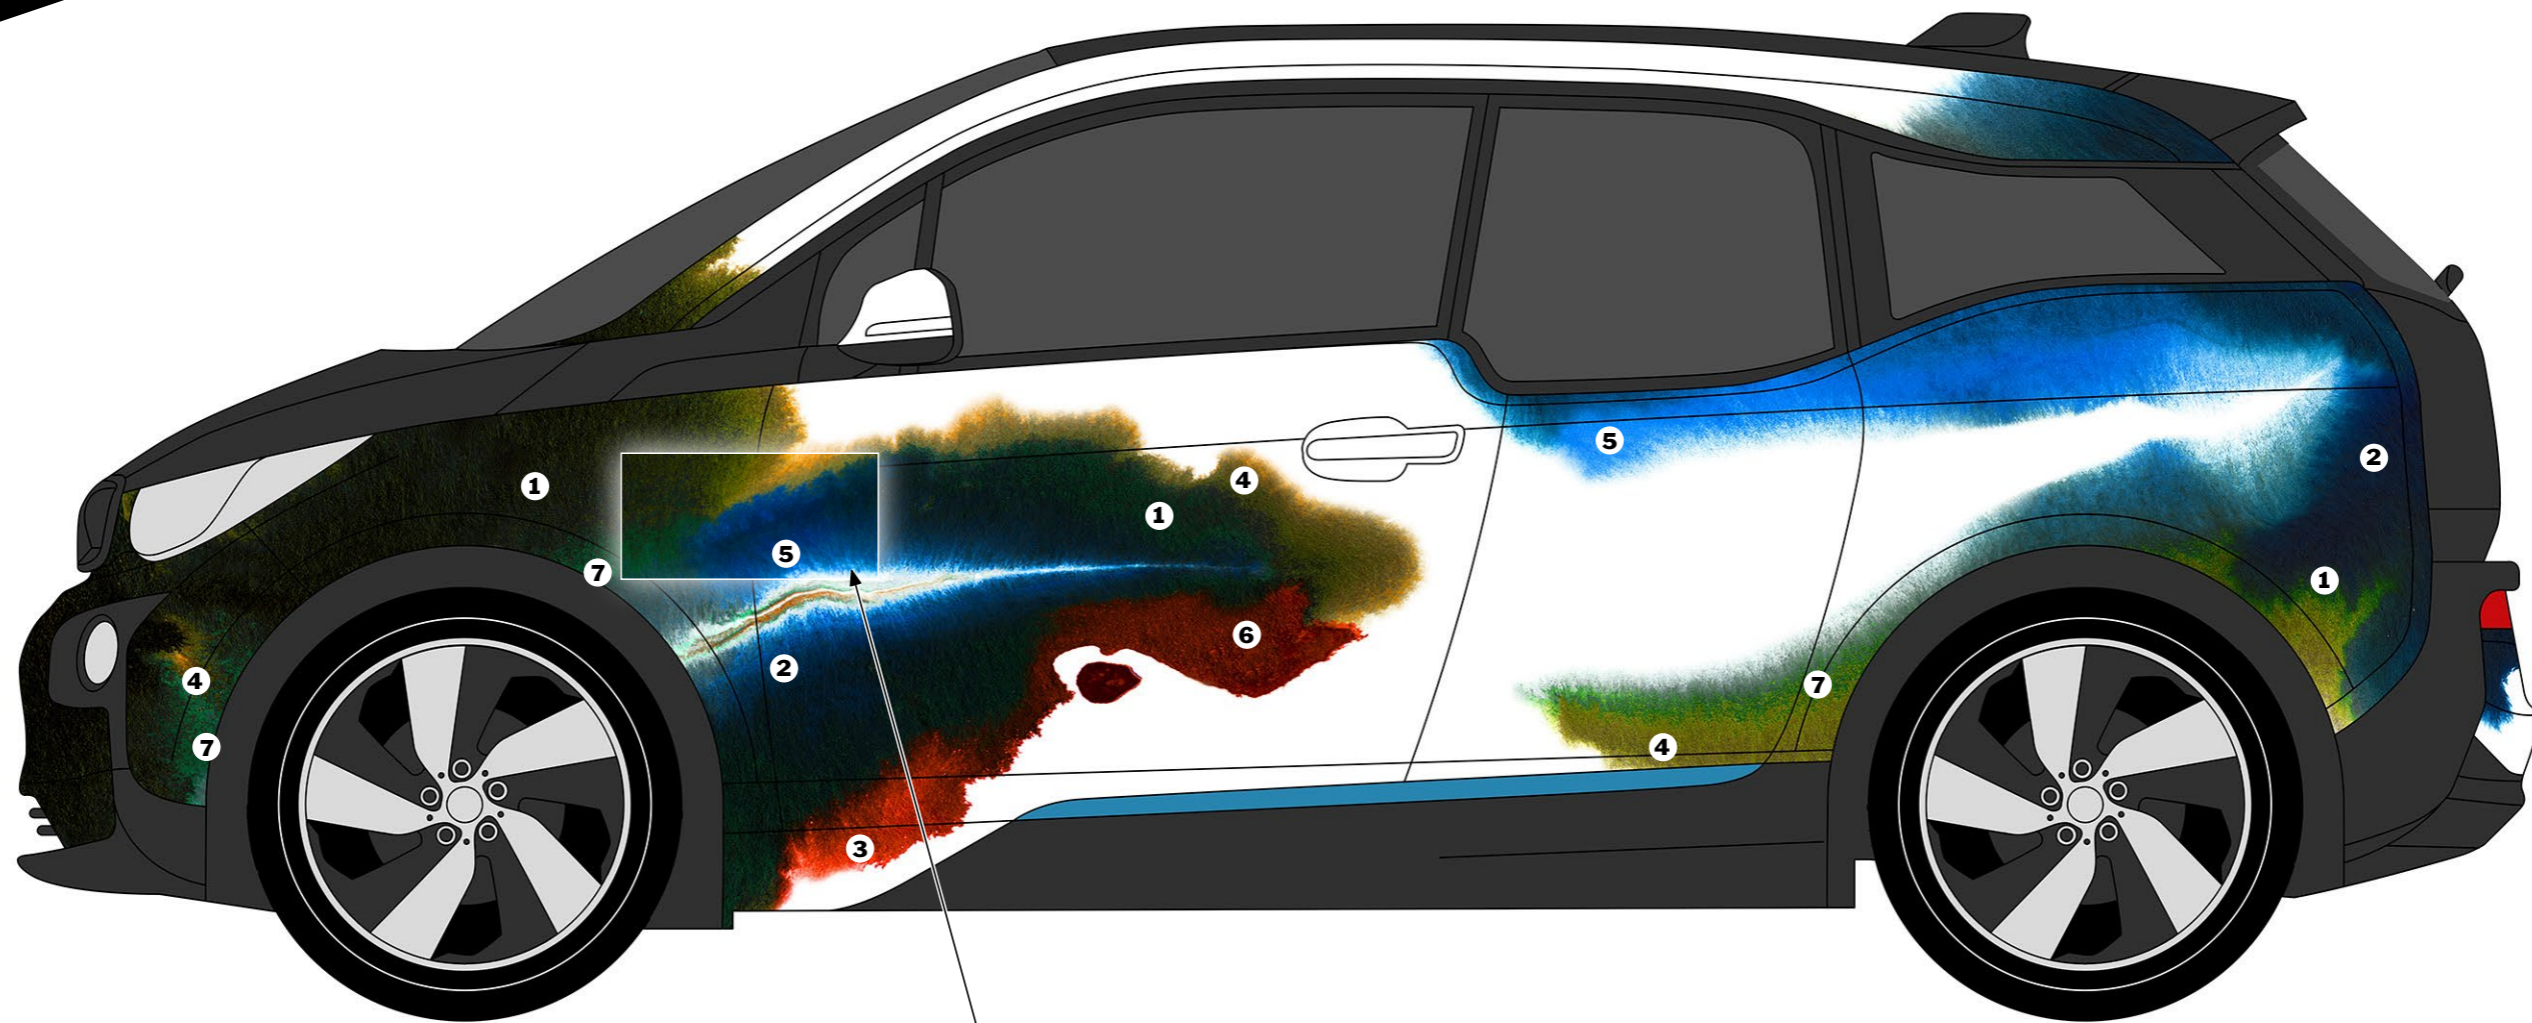

BMW i3: 400 CM

PLOT: B 490 X H 170

ALFREDO HÄBERLI FOR BMW

Body Car Painting for the Red Cross Charity

14. JANUARY 2016

**RIGHT SIDE VIEW
SCALE 1:12 @ DIN A3**

VARIATION D

BMW i3: 400 CM

PLOT: B 490 X H 170

ALFREDO HÄBERLI FOR BMW

Body Car Painting for the Red Cross Charity

14. JANUARY 2016

**FRONT AND REAR SIDE VIEWS
SCALE 1:12 @ DIN A3**

VARIATION D

PLOT: 210 CM

PLOT: 210 CM

PLOT: 170 CM

ALFREDO HÄBERLI FOR BMW

Body Car Painting for the Red Cross Charity

14. JANUARY 2016

**COLOR CODES
SCALE 1:12 @ DIN A3**

VARIATION D

REFERENCE: BMW-PALETTE, AUTOCOLOR, WWW.NEXAAUTOCOLOR.COM

①	312 / 553	BJB6B / BJB6	BRITISH RACING GREEN
②	B51	87VBB	SAN MARINO BLAU
③	415	RTV9B / RTV9	HELLROT 2
④	B67 / WB67	881AB	AUSTIN GELB
⑤	YA50	5JHLB	BAYRISCHBLAU
⑥	252	PM33B	CALYPSOROT
⑦	413	LGM9B / LGM9	FIDSCHIGRUEN

ALFREDO HÄBERLI FOR BMW

Body Car Painting for the Red Cross Charity

14. JANUARY 2016

DETAIL
SCALE 1:1 @ DIN A3

VARIATION D

ALFREDO HÄBERLI FOR BMW

Body Car Painting for the Red Cross Charity

14. JANUARY 2016