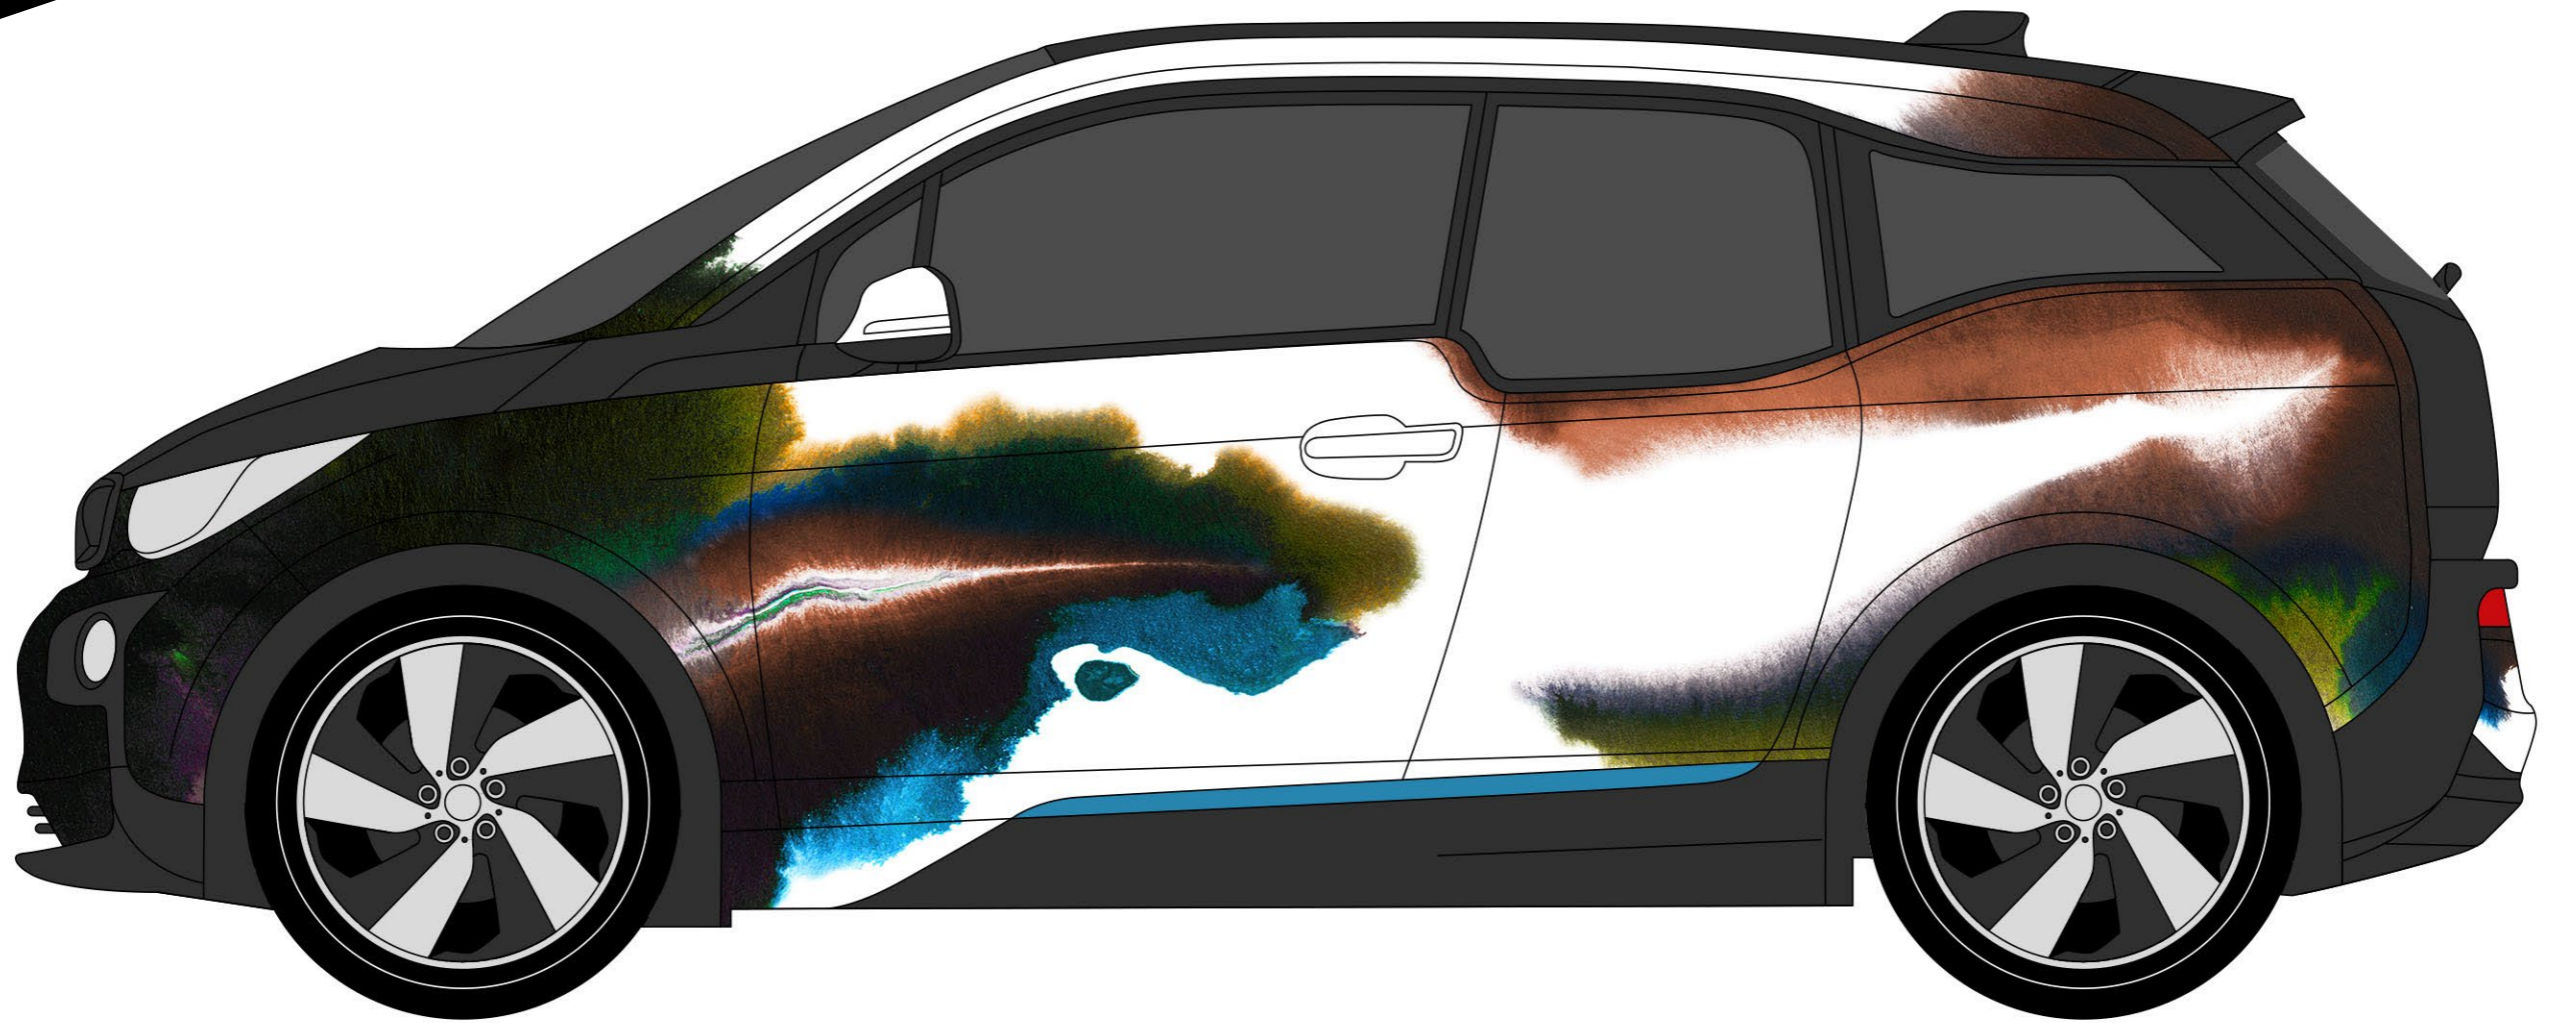

ALFREDO HÄBERLI FOR BMW

Body Car Painting for the Red Cross Charity

14. JANUARY 2016

**LEFT SIDE VIEW
SCALE 1:12 @ DIN A3**

VARIATION E

BMW i3: 400 CM

PLOT: B 490 X H 170