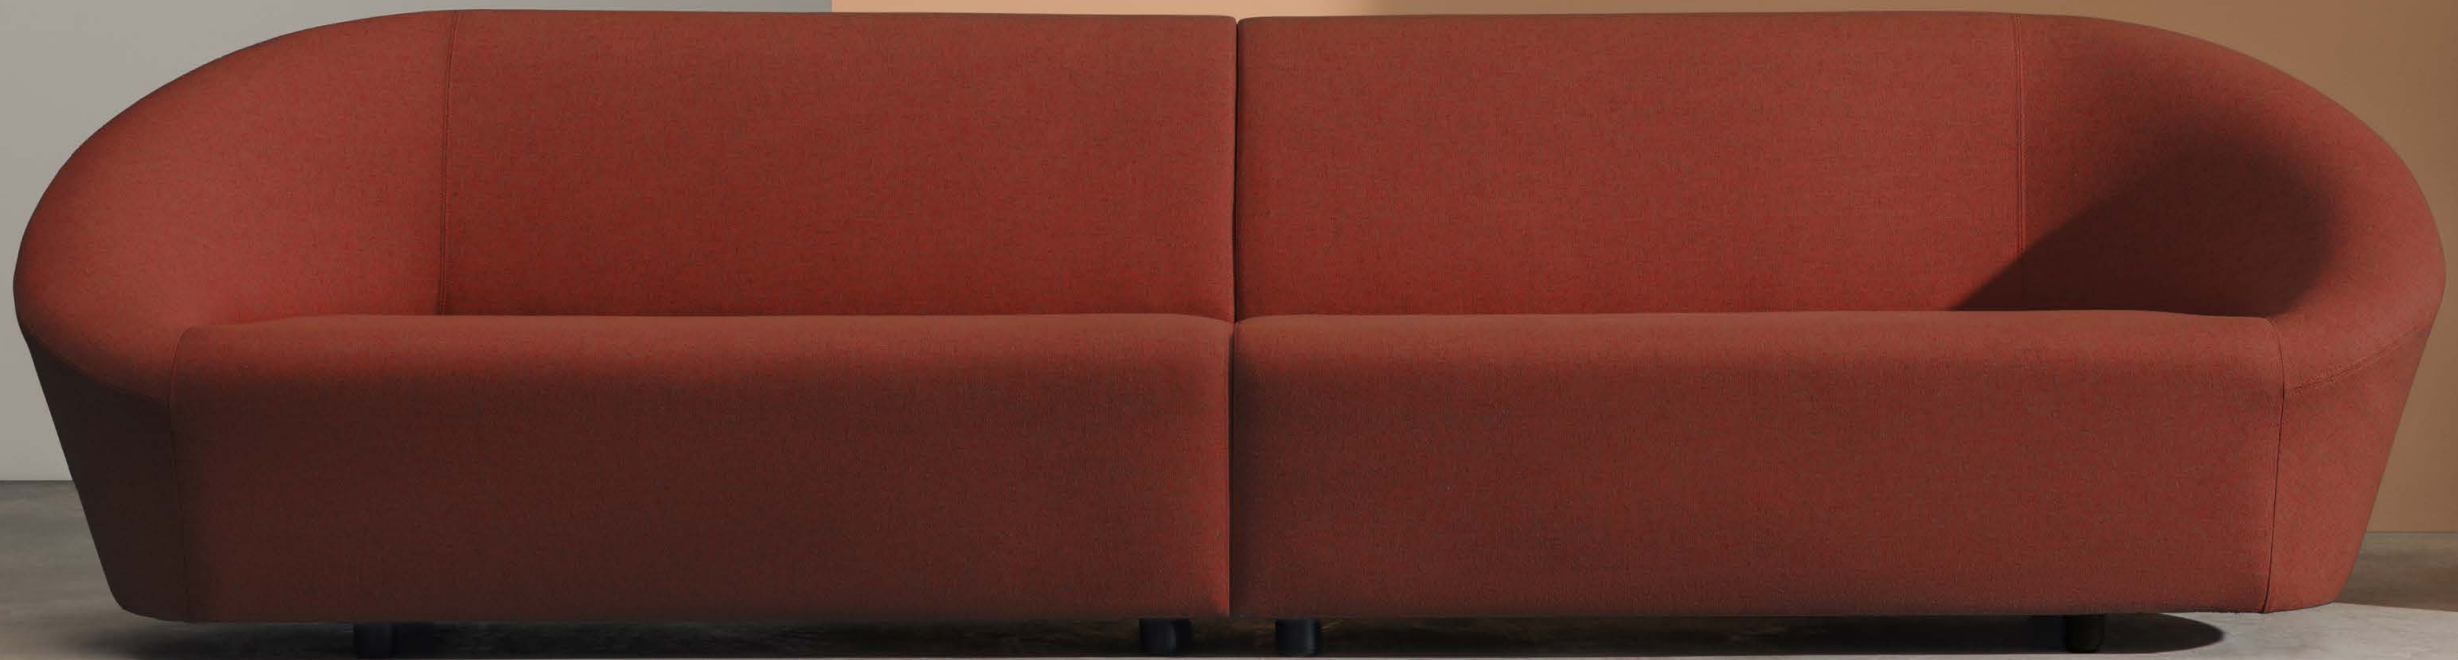

GRAND GIRO MODULAR SOFA

*ALFREDO
HÄBERLI*

**NEW
DESIGNS**

Grand Giro adds to the Giro Soft modular seating line, featuring upholstery that extends all the way to the base, unifying each module and creating a stronger visual impact and continuity. This enveloping fabric design gives Grand Giro a warmer, more home-like feel, without compromising on sophistication or flexibility. The system retains the original's curved, organic architecture, based on open and closed 45° and 90° modules that allow for fluid configurations. Additionally, this model enables the secure and discreet integration of connectivity.

- SF0385** 2-seater sofa.
- SF0386** 3-seater sofa.
- SF0387** End module left.
- SF0388** End module right.
- SF0389** Straight module.
- SF0390** Open 45° module.
- SF0391** Closed 45° module.
- SF0392** Open 90° module.
- SF0393** Closed 90° module.

Grand Giro Modular Sofa

Alfredo Häberli

New Designs

Grand Giro Modular Sofa

Alfredo Häberli

New Designs